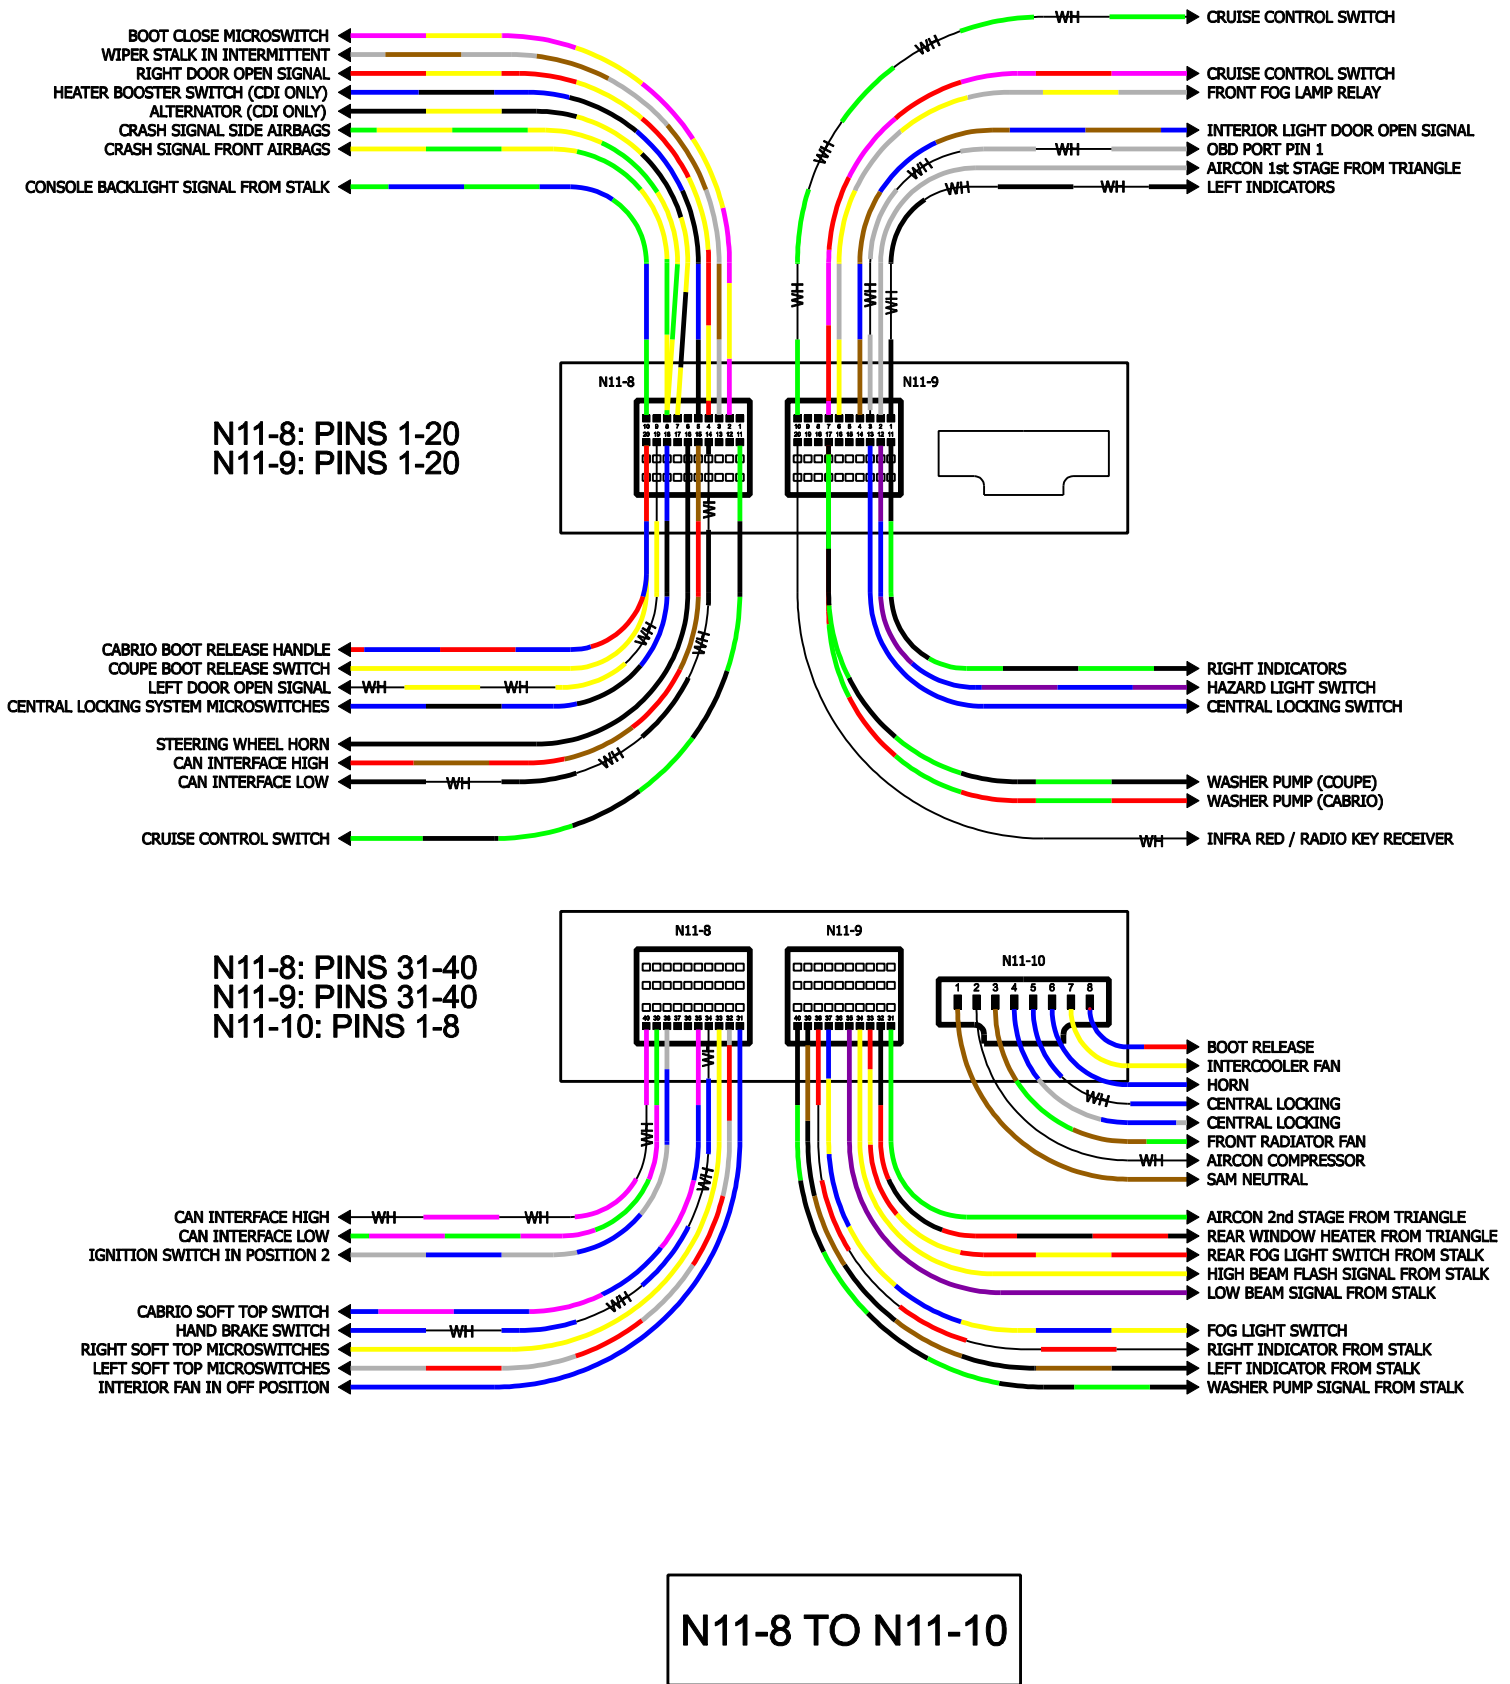

- BLACK
- BLUE
- GREEN
- RED
- YELLOW
- PINK
- VIOLET
- GREY
- BROWN
- WH — WH — WHITE
- MULTICOLOUR CABLE - COLOURS AS ABOVE

**DRAWN BY:** FQ101 - COPYRIGHT 2010  
**DATE:** MARCH 2009

All information shown on this schematic has been collected from various smart models and verified for accuracy. However, no responsibility will be taken by FQ101 for any discrepancies and/or damage incurred as a direct result of following this schematic. All information should be treated as reference only and must be verified upon application to ensure compatibility between smart model variants.

## SAM WIRING SCHEMATIC

**SMART MODEL:** mk7 FORTWO 450 COUPE AND CABRIO  
**DRIVING POSITION:** RHD