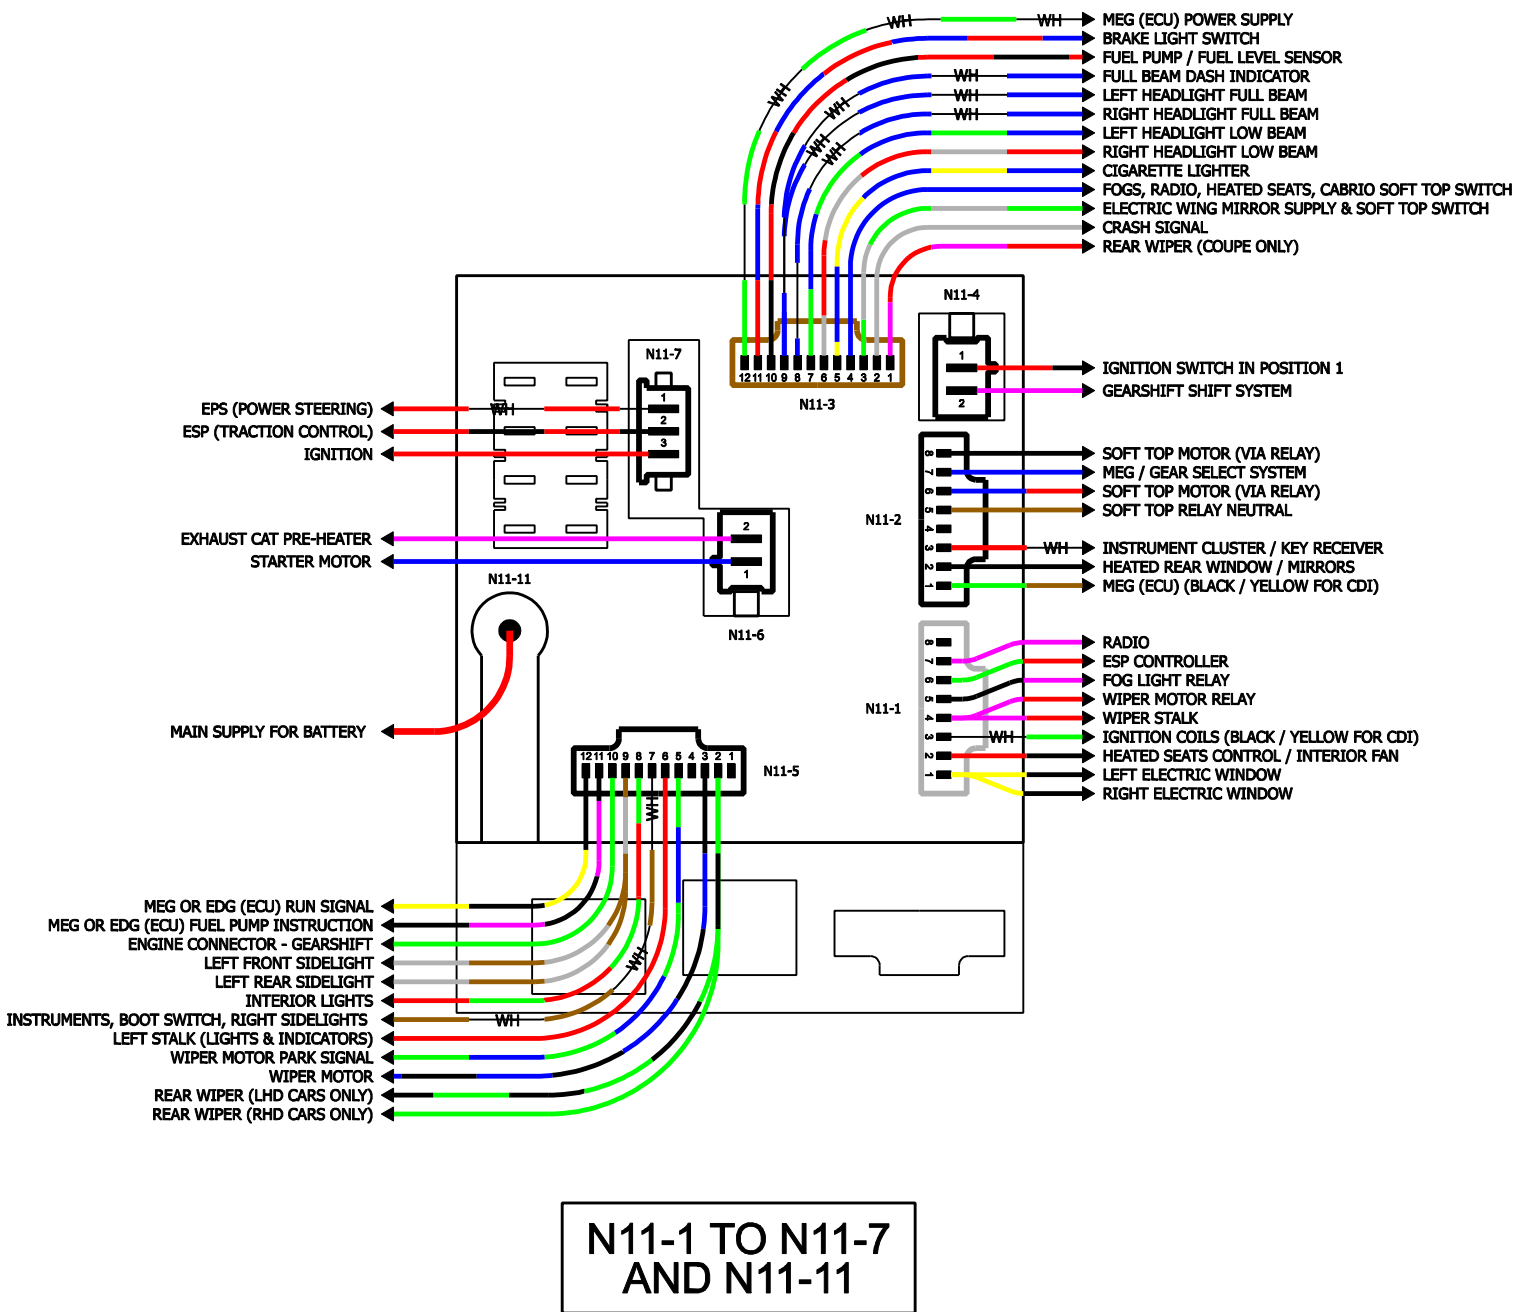

- BLACK
- BLUE
- GREEN
- RED
- YELLOW
- PINK
- VIOLET
- GREY
- BROWN
- WH — WH — WHITE
- MULTICOLOUR CABLE - COLOURS AS ABOVE

**DRAWN BY:** FQ101 - COPYRIGHT 2010  
**DATE:** MARCH 2009

All information shown on this schematic has been collected from various smart models and verified for accuracy. However, no responsibility will be taken by FQ101 for any discrepancies and/or damage incurred as a direct result of following this schematic. All information should be treated as reference only and must be verified upon application to ensure compatibility between smart model variants.

## SAM WIRING SCHEMATIC

**SMART MODEL:** mk7 FORTWO 450 COUPE AND CABRIO  
**DRIVING POSITION:** RHD