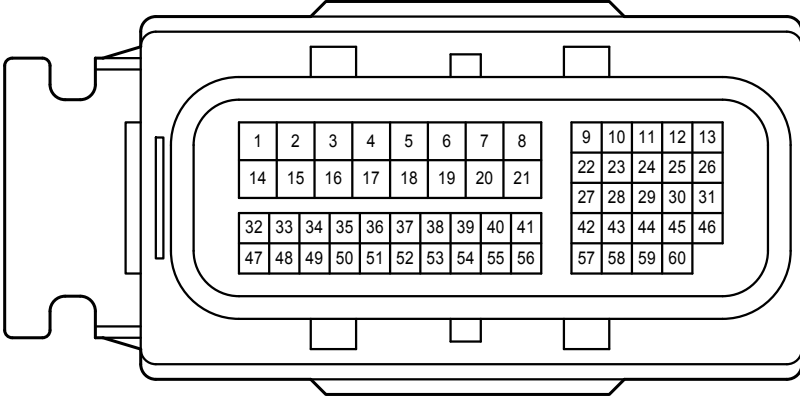

Engine Immobiliser System <w/o Entry & Start System>

A 25
Black