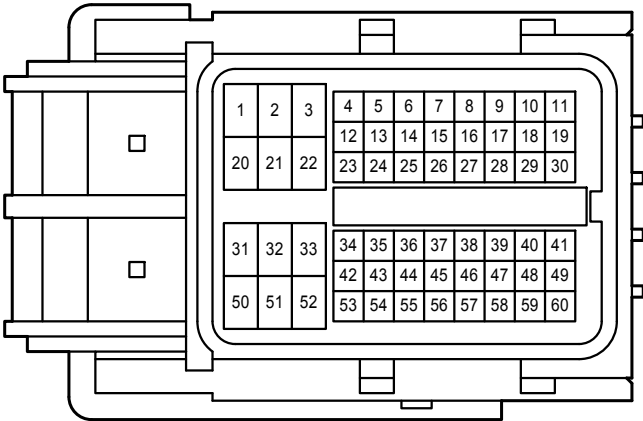

Engine Immobiliser System <w/o Entry & Start System>

A 74
Black